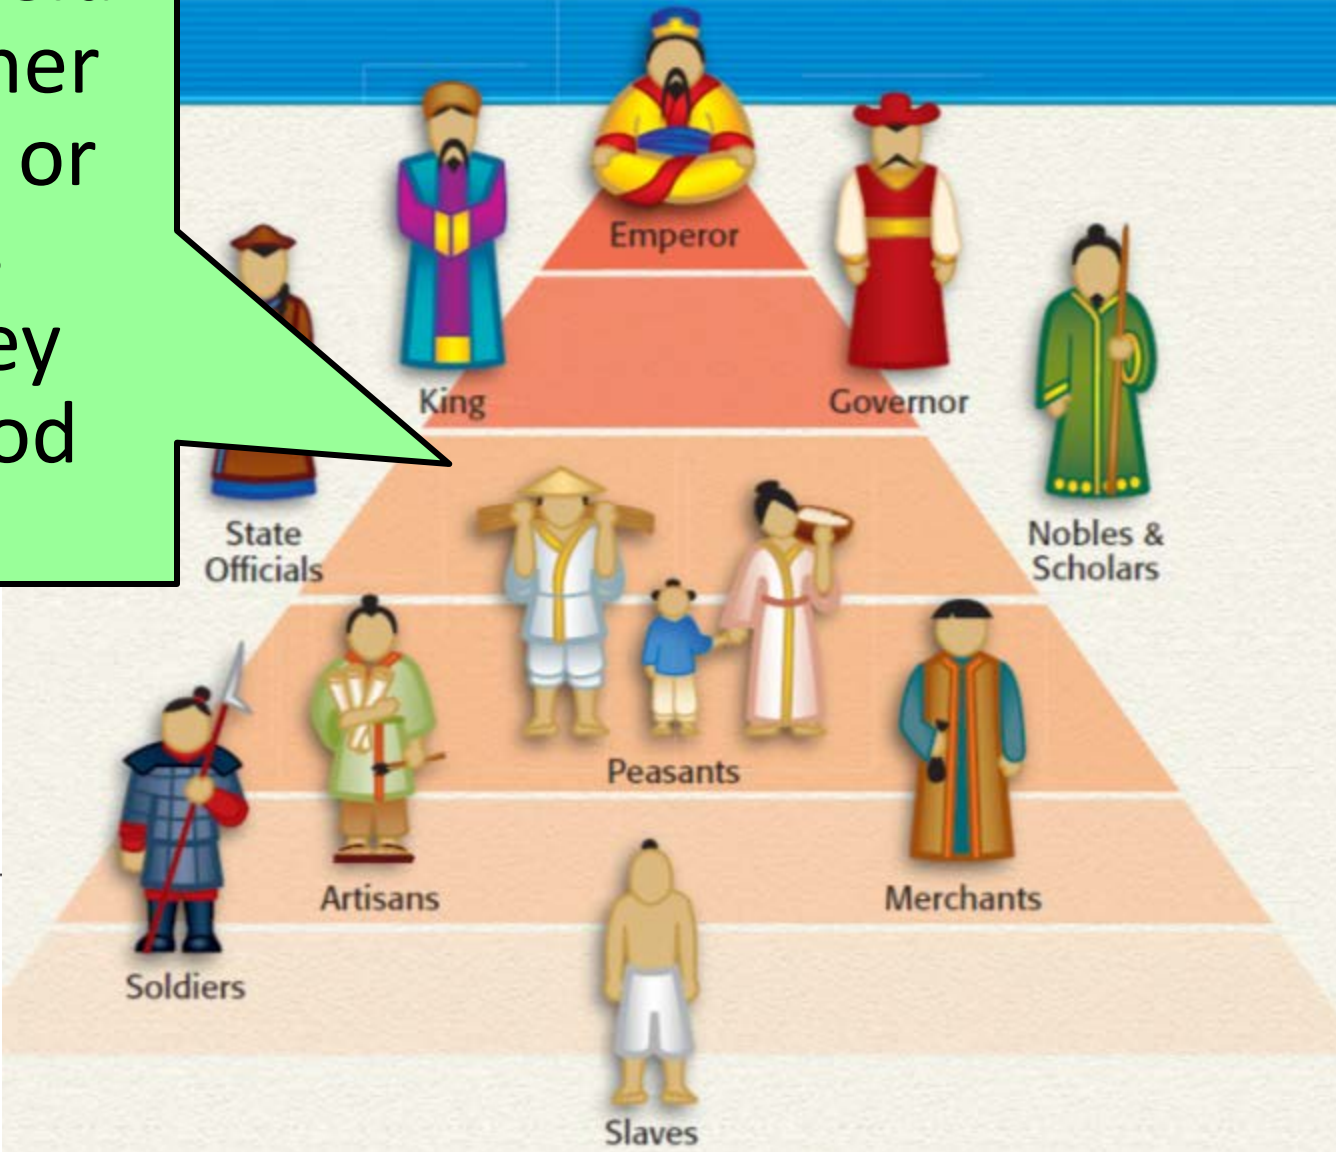

Unlike other river valley civilizations, the Chinese held peasants higher than artisans or merchants because they produced food

Lasting Contributions

Specialized Workers:

Record Keeping and Writing

- The writing system helped unify peoples with different languages because characters stood for ideas.

Advanced Technology

- The Chinese refined bronze casting technology and valuable silk cloth production.