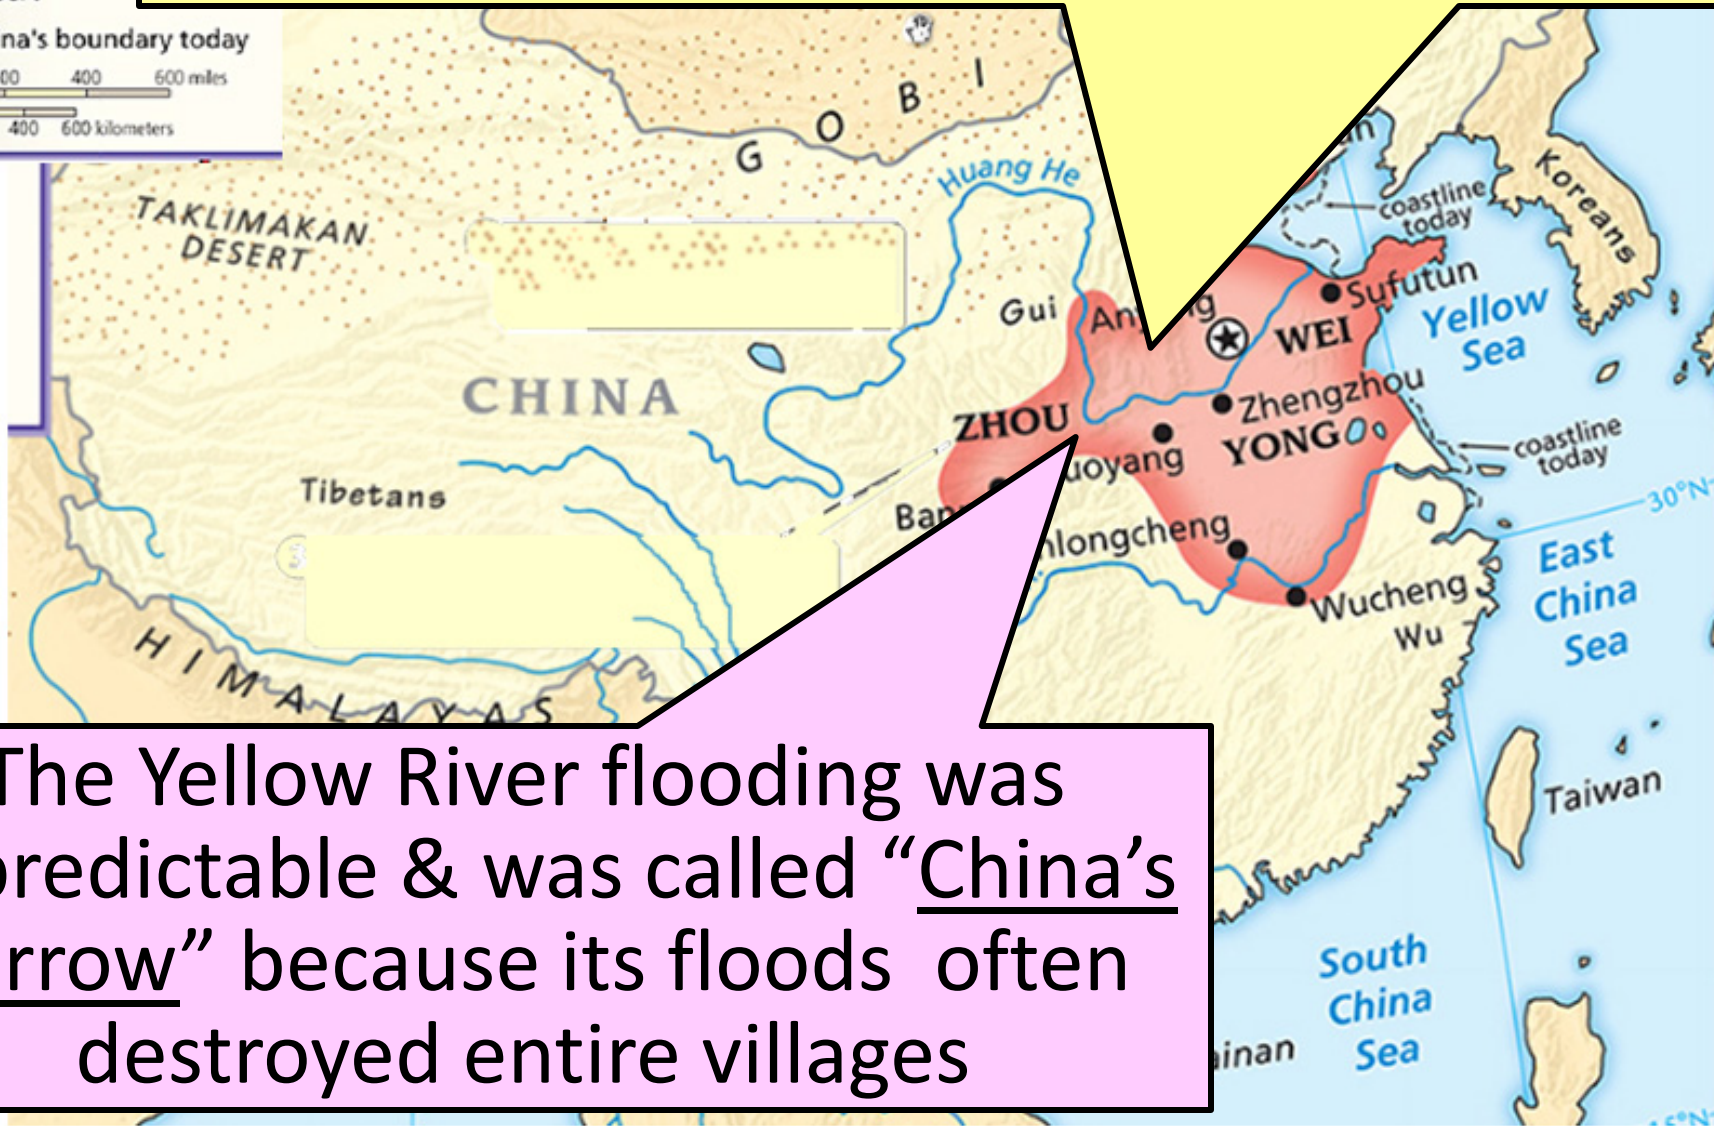

Shang Dyn  
1766-1122

- Ruled by Shang
  - Final Shang ca
  - YONG State under Sh
  - Thais Culture group
  - Desert
  - China's boundary today
- 0 200 400 600 miles  
0 200 400 600 kilometers

China began along the Yellow (Huang He) & Yangtze Rivers in the North China Plain; Only 10% of China is suitable for farming